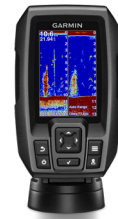

ECHOMAP UHD 92sv w/o xdcr
ECHOMAP UHD 92sv w/ GT56 UHD

ECHOMAP ULTRA 102sv w/o xdcr
ECHOMAP ULTRA 102sv w/ GT56 UHD

ECHOMAP ULTRA 122sv w/o xdcr
ECHOMAP ULTRA 122sv w/ GT56 UHD

DISPLAY SIZE	4.3"	6.2"	7"	7"	9"	10"	12"
DISPLAY TYPE & RESOLUTION	QVGA 272x480 px	WVGA 800x480 px	WVGA 800x480 px	WVGA 800x480 px	WVGA 800x480 px	WXGA 1280x800 px	WXGA 1280x800 px
TOUCH OR KEYED PANEL	Keyed	Keyed	Keyed Assist Multitouch	Keyed Assist Multitouch	Keyed Assist Multitouch	Keyed Assist Multitouch	Keyed Assist Multitouch
IPS DISPLAY						•	•
PHYSICAL DIMENSIONS	10.2 x 16.5 x 0.4 cm	21.8 x 13.0 x 6.2cm	25 x 13.9 x 5.1 cm	25 x 13.9 x 5.1 cm	28.2 x 16.4 x 6.0 cm	29.5 x 19.5 x 9.8 cm	34.1 x 22.9 x 9.8 cm
RECEIVER	5 Hz	5 Hz	5 Hz	5 Hz	5 Hz	10 Hz	10 Hz
NMEA 2000		•	•	•	•	•	•
NMEA 0183	•	•	•	•	•	•	•
GARMIN MARINE NETWORK			• 1 port For Internal Sonar Sharing (7" and 9" UHD and Ultra only) or Panoptix	• 1 port For Internal Sonar Sharing (7" and 9" UHD and Ultra only) or Panoptix	• 1 port For Internal Sonar Sharing (7" and 9" UHD and Ultra only) or Panoptix	• 2 ports For Internal Sonar Sharing (7" and 9" UHD and Ultra only) & Panoptix	• 2 ports For Internal Sonar Sharing (7" and 9" UHD and Ultra only) & Panoptix
GARMIN RADAR COMPATIBLE							
AIS & DSC SUPPORT	•	•	•	•	•	•	•
BLUECHART® g3 & g3 Vision COMPATIBLE	•	•	•	•	•	•	•
CHIRP	•	•	•	•	•	•	•
CLEARVÜ	•	•	•	•	•	•	•
SIDEVÜ				•	•	•	•
UHD SCANNING SONAR		•	•	•	•	•	•
TRANSDUCER PIN NUMBERS	4 PIN	4 PIN	12 PIN	12 PIN	12 PIN	12 PIN & LVS12	12 PIN & LVS12
PANOPTIX™ SUPPORT		•	•	•	•	•	•
WIFI® CONNECTIVITY		•	•	•	•	•	•
ANT™ CONNECTIVITY						•	•
FUSION-Link™		•	•	•	•	•	•

COMPARISON CHART

STRIKER - SERIES

STRIKER 4 w/ Dual Beam xdcr

STRIKER Plus 4cv w/ Dual Beam xdcr

STRIKER Vivid 4cv w/ GT20

STRIKER Vivid 5cv w/o xdcr
STRIKER Vivid 5cv w/ GT20

STRIKER Vivid 7cv w/ GT20

STRIKER Vivid 7sv w/o xdcr
STRIKER Vivid 7sv w/ GT52