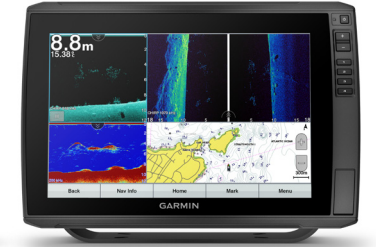

COMPARISON CHART

ECHOMAP - SERIES

ECHOMAP Plus 42cv w/o xdcr
ECHOMAP Plus 42cv w/ GT20

ECHOMAP UHD 62cv w/o xdcr
ECHOMAP UHD 62cv w/ GT24 UHD

ECHOMAP UHD 72cv w/o xdcr
ECHOMAP UHD 72cv w/ GT24 UHD

ECHOMAP UHD 72sv w/o xdcr
ECHOMAP UHD 72sv w/ GT56 UHD

ECHOMAP UHD 92sv w/o xdcr
ECHOMAP UHD 92sv w/ GT56 UHD

ECHOMAP ULTRA 102sv w/o xdcr
ECHOMAP ULTRA 102sv w/ GT56 UHD

ECHOMAP ULTRA 122sv w/o xdcr
ECHOMAP ULTRA 122sv w/ GT56 UHD

DISPLAY SIZE	4.3"	6.2"	7"	7"	9"	10"	12"
DISPLAY TYPE & RESOLUTION	QVGA 272x480 px	WVGA 800x480 px	WVGA 800x480 px	WVGA 800x480 px	WVGA 800x480 px	WXGA 1280x800 px	WXGA 1280x800 px
TOUCH OR KEYED PANEL	Keyed	Keyed	Keyed Assist Multitouch	Keyed Assist Multitouch	Keyed Assist Multitouch	Keyed Assist Multitouch	Keyed Assist Multitouch
IPS DISPLAY						•	•
PHYSICAL DIMENSIONS	10.2 x 16.5 x 0.4 cm	21.8 x 13.0 x 6.2cm	25 x 13.9 x 5.1 cm	25 x 13.9 x 5.1 cm	28.2 x 16.4 x 6.0 cm	29.5 x 19.5 x 9.8 cm	34.1 x 22.9 x 9.8 cm
RECEIVER	5 Hz	5 Hz	5 Hz	5 Hz	5 Hz	10 Hz	10 Hz
NMEA 2000		•	•	•	•	•	•
NMEA 0183	•	•	•	•	•	•	•
GARMIN MARINE NETWORK			• 1 port For Internal Sonar Sharing (7" and 9" UHD and Ultra only) or Panoptix	• 1 port For Internal Sonar Sharing (7" and 9" UHD and Ultra only) or Panoptix	• 1 port For Internal Sonar Sharing (7" and 9" UHD and Ultra only) or Panoptix	• 2 ports For Internal Sonar Sharing (7" and 9" UHD and Ultra only) & Panoptix	• 2 ports For Internal Sonar Sharing (7" and 9" UHD and Ultra only) & Panoptix
GARMIN RADAR COMPATIBLE							
AIS & DSC SUPPORT	•	•	•	•	•	•	•
BLUECHART® g3 & g3 Vision COMPATIBLE	•	•	•	•	•	•	•
CHIRP	•	•	•	•	•	•	•
CLEARVÜ	•	•	•	•	•	•	•
SIDEVÜ				•	•	•	•
UHD SCANNING SONAR		•	•	•	•	•	•
TRANSDUCER PIN NUMBERS	4 PIN	4 PIN	12 PIN	12 PIN	12 PIN	12 PIN & LVS12	12 PIN & LVS12
PANOPTIX™ SUPPORT		•	•	•	•	•	•
WIFI® CONNECTIVITY		•	•	•	•	•	•
ANT™ CONNECTIVITY						•	•
FUSION-Link™		•	•	•	•	•	•